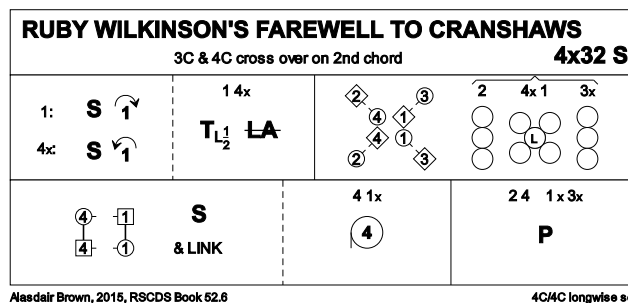

Dance (/dd/dance/) Ruby Wilkinson's Farewell to Cranshaws

[Add to List](#)

16566

[Overview](#)

[Extra Info](#)

[Recordings](#)

[Cribs/Diagrams](#)

[Videos](#)

[Lists](#)

[★ User Feedback](#)

Ruby Wilkinson's Farewell to Cranshaws

4/4L · S32

2 chords - 2nd chord 3s+4s cross to opp sides

- 1-8 | 1s+4s set, cast down/up to 2nd/3rd places (2s+3s step up/down bars 3-4). 1s+4s turn 1/2 LH & dance 1/2 LH across to 1M facing 3L, 1L+3M, 4M+2L, 4L+2M
- 9-16 | 4s+1s dance diagonal interlocking reels of 4 with corner positions (LH across 1/2 way in middle) while 2s (in 1st place) & 3s (in 4th place) dance reels of 4 across. End with 4s+1s facing each other, NHJ with partner, (4s face down, 1s face up)
- 17-24 | 4s+1s Set+Link & dance circle 4H round to Left
- 25-32 | 2s+4s also 1s+3s dance Poussette 2 4 (1) (3)

[MiniCribs (http://www.minicrib.org.uk/)](http://www.minicrib.org.uk/) [-]

[Submit Comment (/dd/issue/new/dancecrib/9041/)](/dd/issue/new/dancecrib/9041/)

[Keith Rose's Diagrams ()](#) [V]

[Download ▲](#)

[Submit Comment (/dd/issue/new/diagram/2822/)](/dd/issue/new/diagram/2822/)